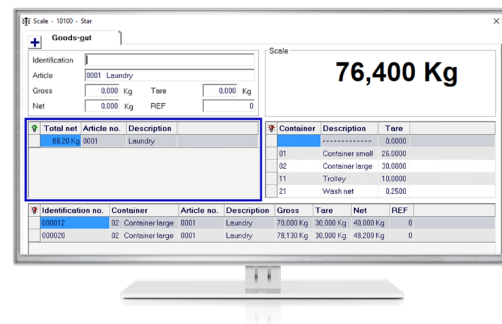

TIKOS scale linkage

The module for the correct weight

Connect your electronic weighing systems with our scale linkage module. The automatic transfer of weights into the system **saves time** and, in combination with the actual sales, enables the collection of **important figures for internal cost accounting**. For example, the average price per kilogram can be calculated for the entire business, an individual customer or a single item.

Easy handling

The easy data entry is similar to the conventional procedure. A function key in order processing takes the user to the **automatic transfer of weights**. Depending on the type of scale, the display of the scale can be mirrored and all items of the customer can be weighed. A tare weight can be set manually or the tare weight of scanned containers can be taken into account automatically. Subsequently, the cumulated weights are transferred back to the order processing. Here, additional quantities of items from the respective customer assortment can be entered before or after weighing.

Individual weighing profiles definable

The individual weighing entries in the weighing log-file are stored with the corresponding reference number of the electronic scale if the scale has an alibi memory. To comply with legal requirements, the values in the weighing log-file must not be changed by the user. In weighing profiles, it is possible to store which weight items are to be weighed at which position, which weighing is to be calculated for simultaneous incoming and outgoing weighing, and which receipt is to be printed at which position. In combination with the container management module, both container movements and container stocks are recorded at the customer's premises **without any additional effort** and with **more security** at container tare.